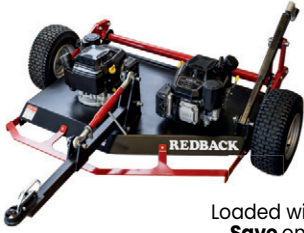

RELIABLE FAST TOPPING

REDBACK® ATV SLASHER & MOWER

FOR GREAT
LOOKING GRASS

Loaded with features and built to last.
Save on maintenance costs & time.

KILL WEEDS FAST

REDBACK® WEEDWIPER

WATCH OUR
DEMO VIDEOS
ONLINE!

PRECISION WEED CONTROL

Custom design wick wiping
system to target just the
weed. **Save** chemical and
protect your pastures!