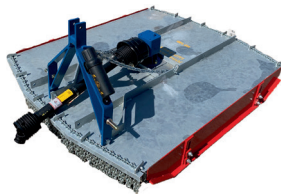

108909

BERENDS Australian Made Implements

BUY A BERENDS AND HELP SUPPORT AUSSIE JOBS

GM40 linkage offset disc. 26 plate
fire break application disc. 3m cut
with furrow filler.

SPECIAL PRICE \$14,990 incl. GST