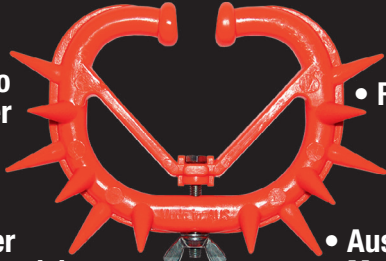

EASYWEAN®

THE ORIGINAL NO FUSS WEANING SOLUTION

- Stress free weaning
- Cows and calves gain weight

- Next to mother
- Reusable
- Better productivity
- Australian Made
- Lower weaning costs
- High quality nosering

CALL 1300 327 993

Watch the videos and buy online
www.easywean.com.au