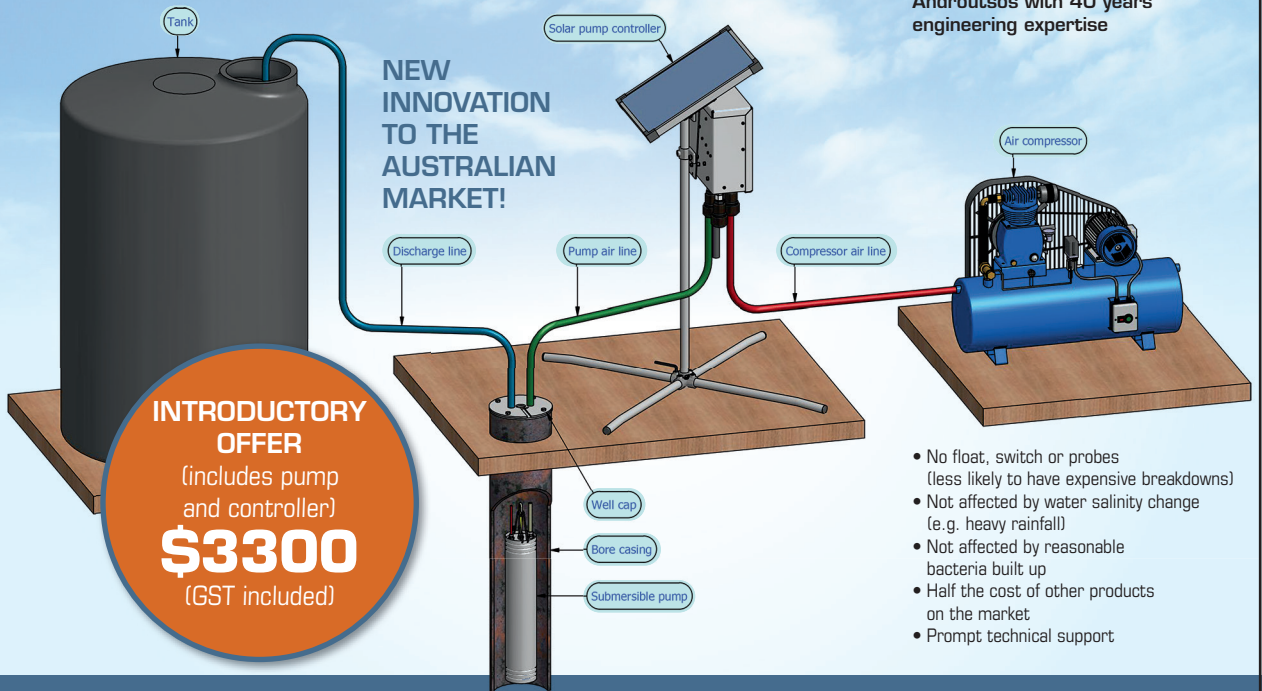

Visit Us

63 Scoresby Road
Bayswater, Victoria, 3153

Trades Welcome!

sales@letron.com.au

(03) 8288 1119

www.letron.com.au

GTP AIR OPERATED SUBMERSIBLE PUMP

Suitable for new and to replace existing installations
Designed and manufactured in Australia by George Androustos with 40 years' engineering expertise